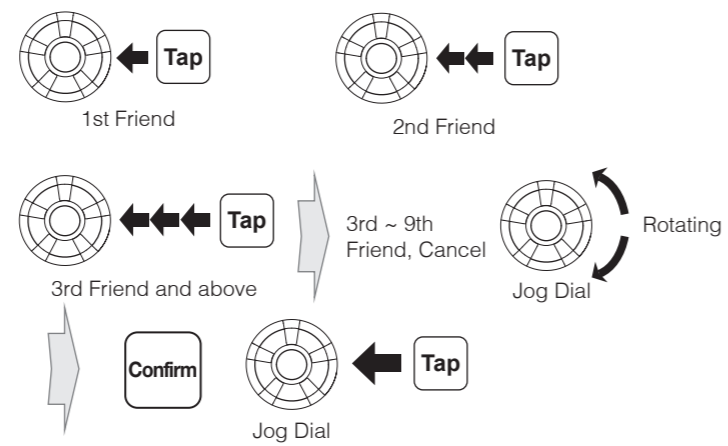

Start / End Intercom