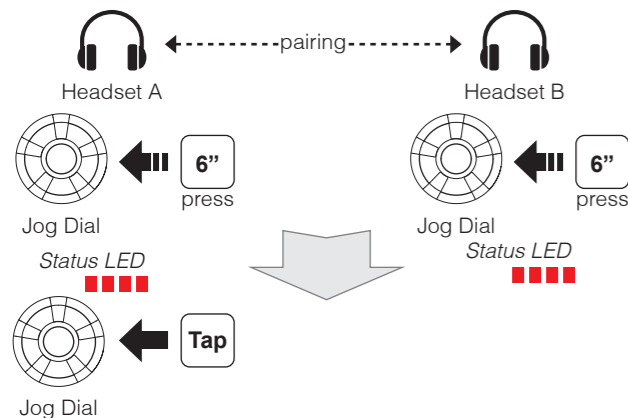

Normal Pairing Intercom