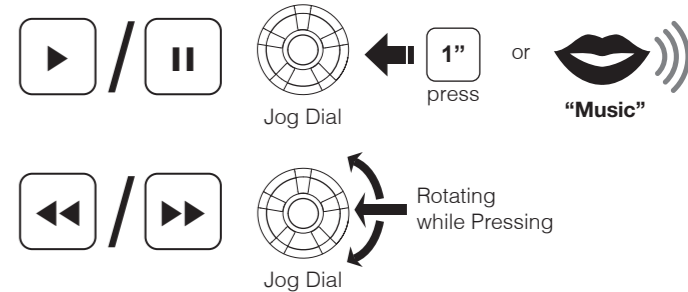

Boom! Audio 20S EVO Quick Start Guide

Button Operation

Power On/Off

Volume Adjustment

Ambient Mode

Bluetooth Pairing Phone, MP3 and GPS

Mobile Phone

Music

Battery Check

Configuration Menu

There is **Universal Intercom Pairing** in the Configuration Menu.